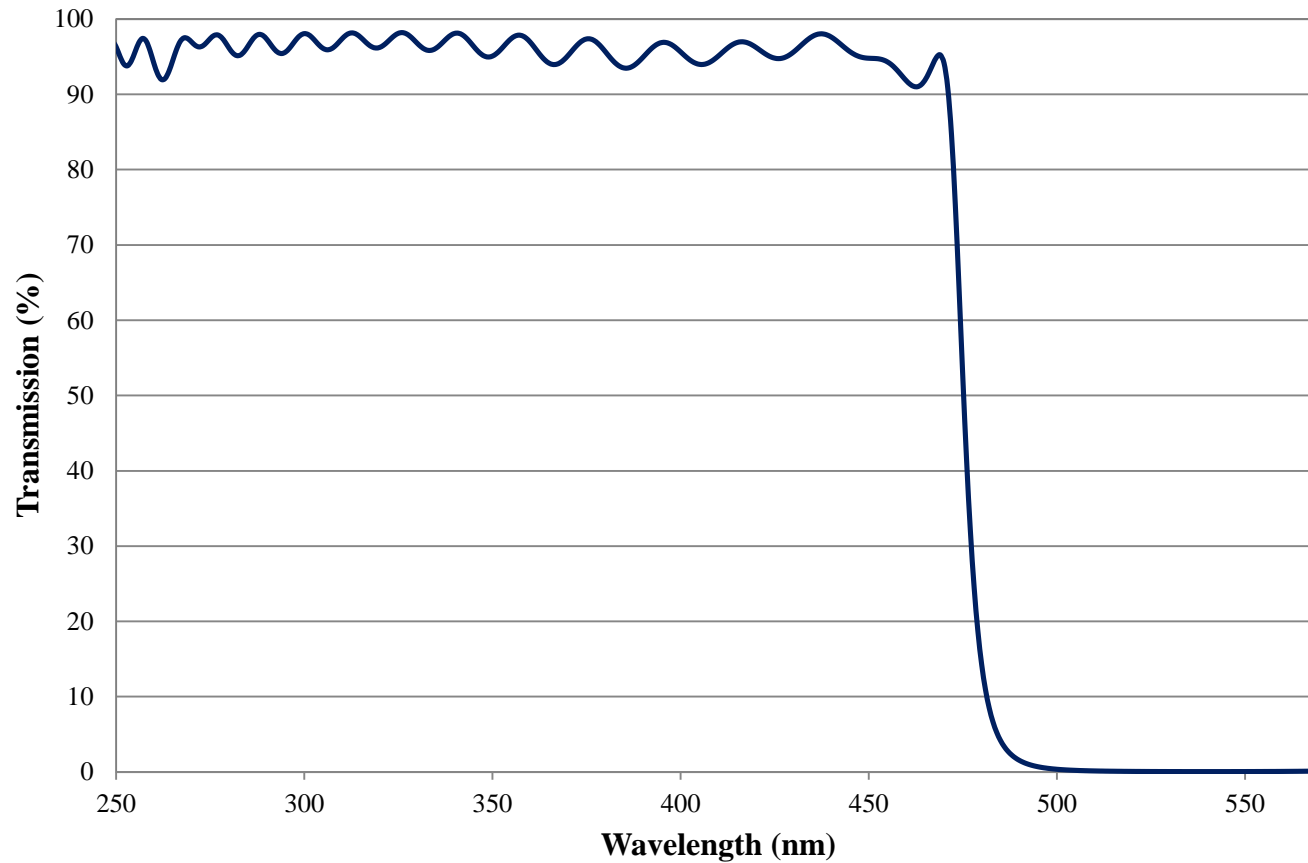

Coating Curve

Edmund Optics Inc.
USA | Asia | Europe

COATING CURVE

475nm Techspec Shortpass Filter: OD >2.0 Coating Performance FOR REFERENCE ONLY

Coating Curve

Edmund Optics Inc.
USA | Asia | Europe

475nm Techspec Shortpass Filter: OD >2.0 Coating Performance FOR REFERENCE ONLY

COATING CURVE