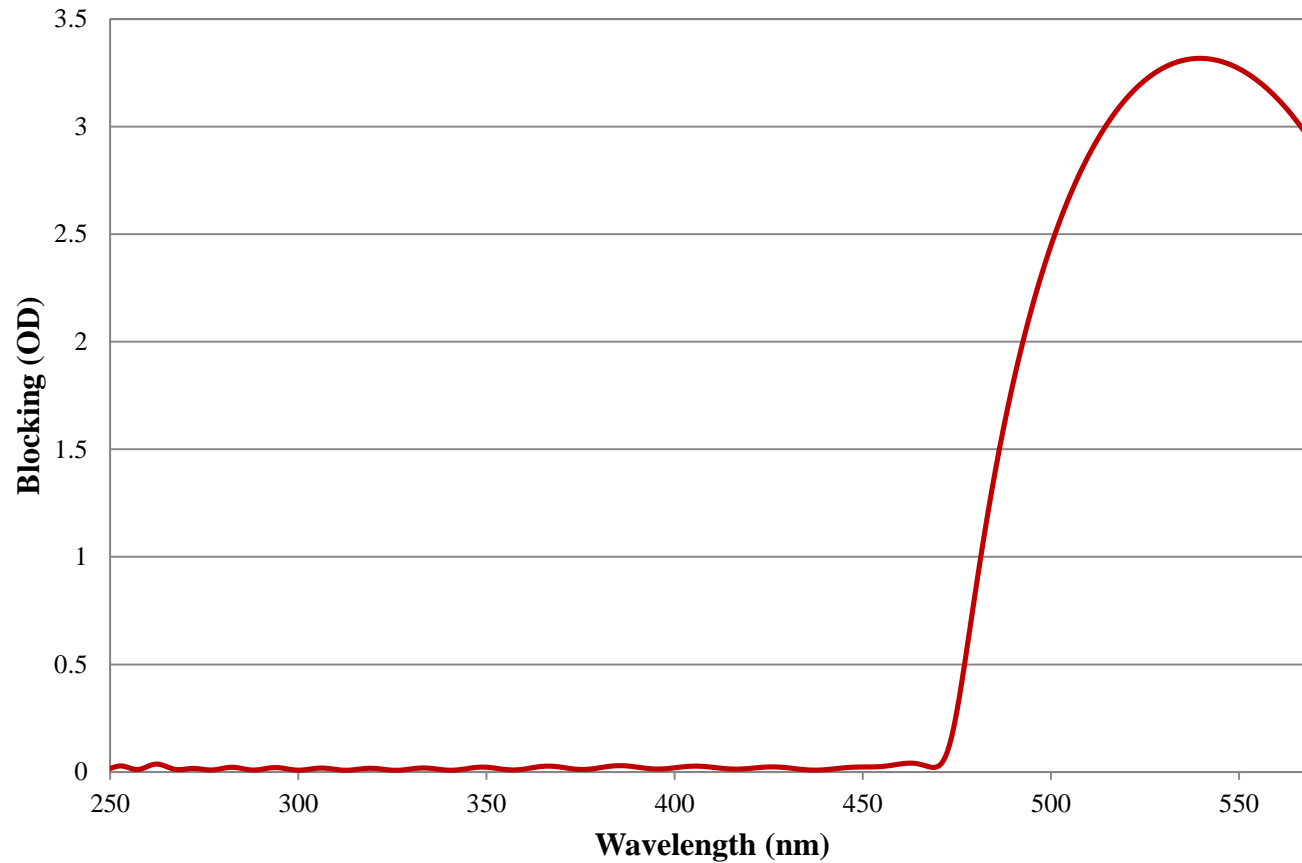

Coating Curve

Edmund Optics Inc.
USA | Asia | Europe

COATING CURVE

475nm Techspec Shortpass Filter: OD >2.0 Coating Performance FOR REFERENCE ONLY

Coating Curve

Edmund Optics Inc.
USA | Asia | Europe

475nm Techspec Shortpass Filter: OD >2.0 Coating Performance FOR REFERENCE ONLY

COATING CURVE